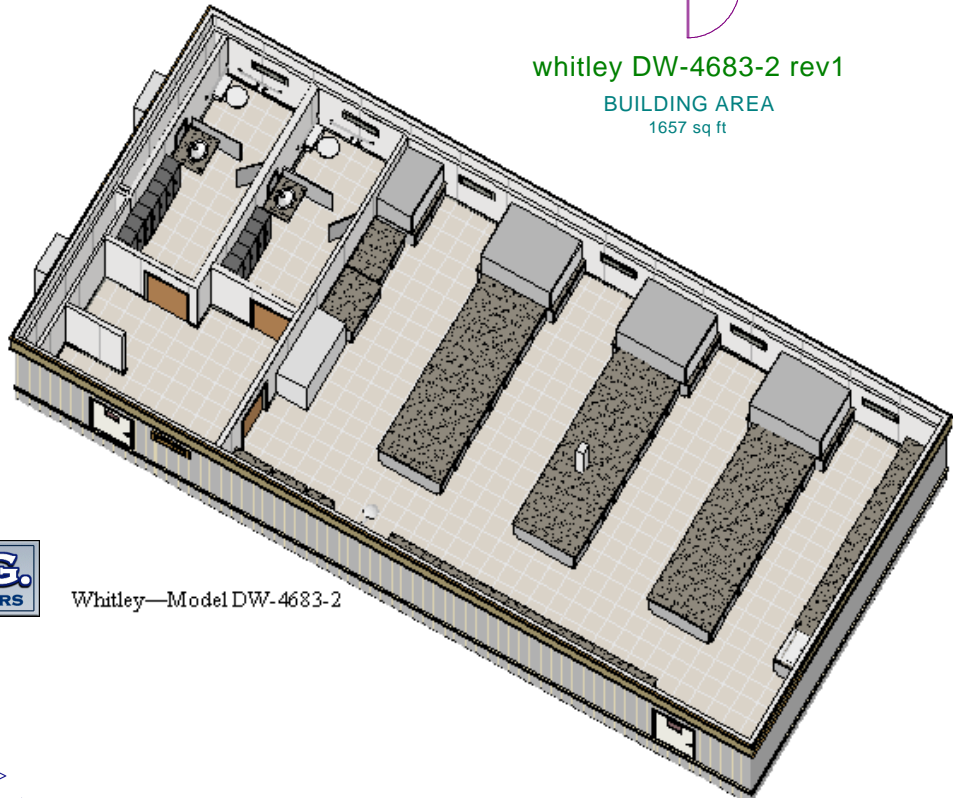

# LABORATORY BUILDINGS

whitley 12/03

Photos are for illustration - see model # specifications for actual items and finishes..

whitley DW-4683-2 rev1  
BUILDING AREA  
1657 sq ft

Whitley—Model DW-4683-2

201 W. First St.  
South Whitley IN 46787  
Phone 260-723-5131  
Fax 260-723-6949  
E-Mail <whitley@whitleyman.com>  
Internet <<http://www.whitleyman.com>>