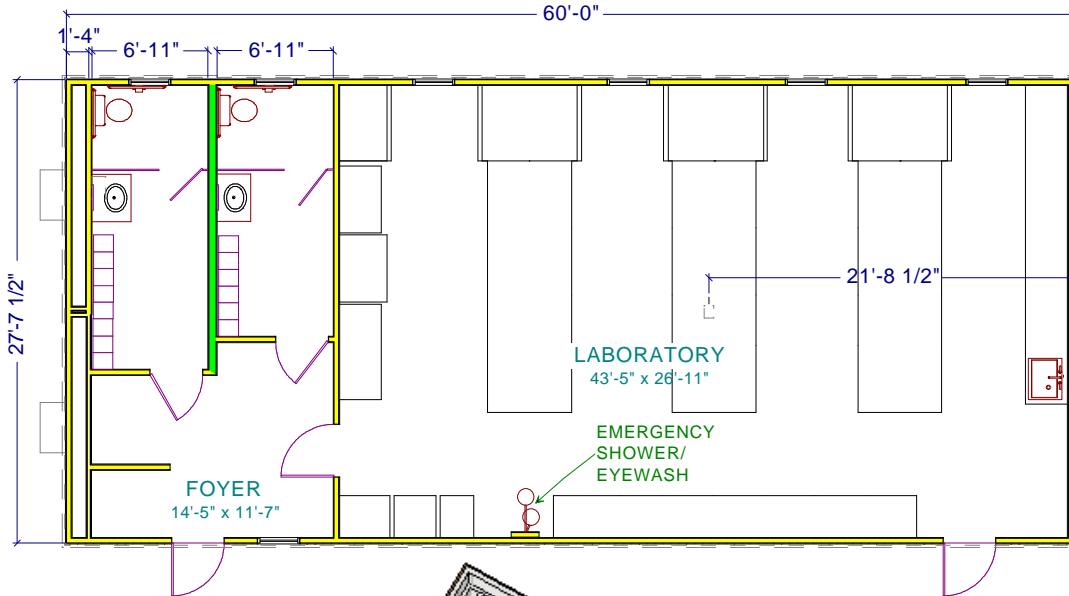

# LABORATORY BUILDINGS

whitley 12/03

Photos are for illustration - see model # specifications for actual items and finishes..

whitley DW-4683-2 rev1  
BUILDING AREA  
1657 sq ft

Whitley—Model DW-4683-2

201 W. First St.  
South Whitley IN 46787  
Phone 260-723-5131  
Fax 260-723-6949  
E-Mail <whitley@whitleyman.com>  
Internet <<http://www.whitleyman.com>>