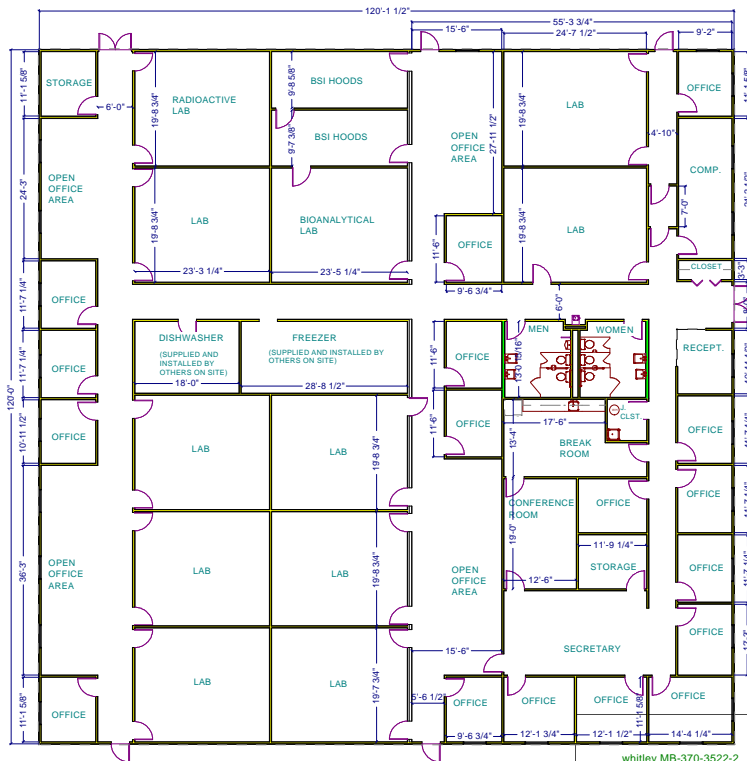

Model # MB-370-3522-2

LABORATORY BUILDINGS

whitley 12/03

Photos are for illustration - see model # specifications for actual items and finishes..

Whitley—Model MB-370-3522-2

201 W. First St.
 South Whitley IN 46787
 Phone 260-723-5131
 Fax 260-723-6949
 E-Mail <whitley@whitleyman.com>
 Internet <http://www.whitleyman.com>