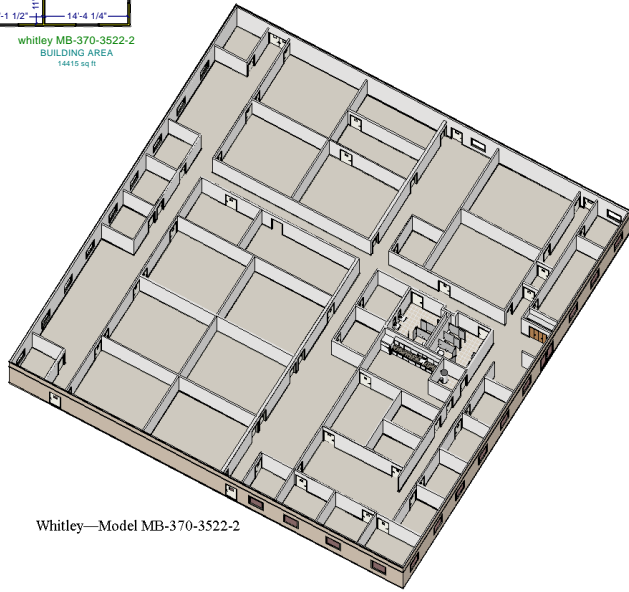

Model # MB-370-3522-2

LABORATORY BUILDINGS

whitley 12/03

Photos are for illustration - see model # specifications for actual items and finishes..

Whitley—Model MB-370-3522-2

201 W. First St.
 South Whitley IN 46787
 Phone 260-723-5131
 Fax 260-723-6949
 E-Mail <whitley@whitleyman.com>
 Internet <http://www.whitleyman.com>