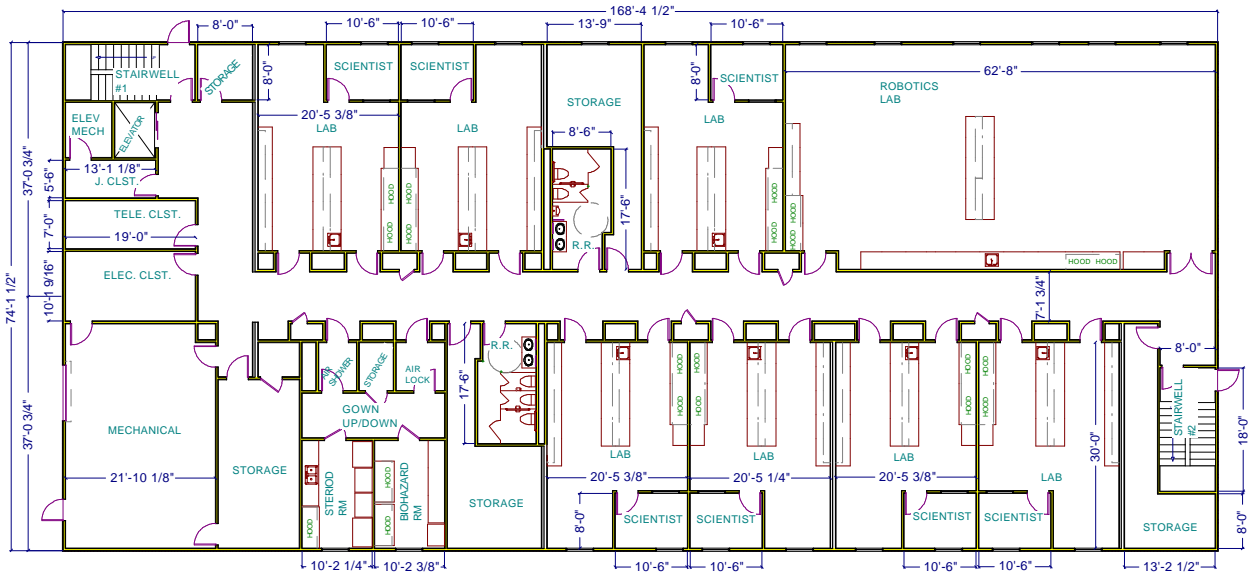

**Model MB-4240-2
First Floor**

LABORATORY BUILDINGS

whitley 12/03

Actual photo of the laboratory

whitley MB-4240-2
FIRST FLOOR AREA
12480 sq ft

Whitley—Model MB-4240-2
First Floor

201 W. First St.
South Whitley IN 46787
Phone 260-723-5131
Fax 260-723-6949
E-Mail <whitley@whitleyman.com>
Internet <http://www.whitleyman.com>