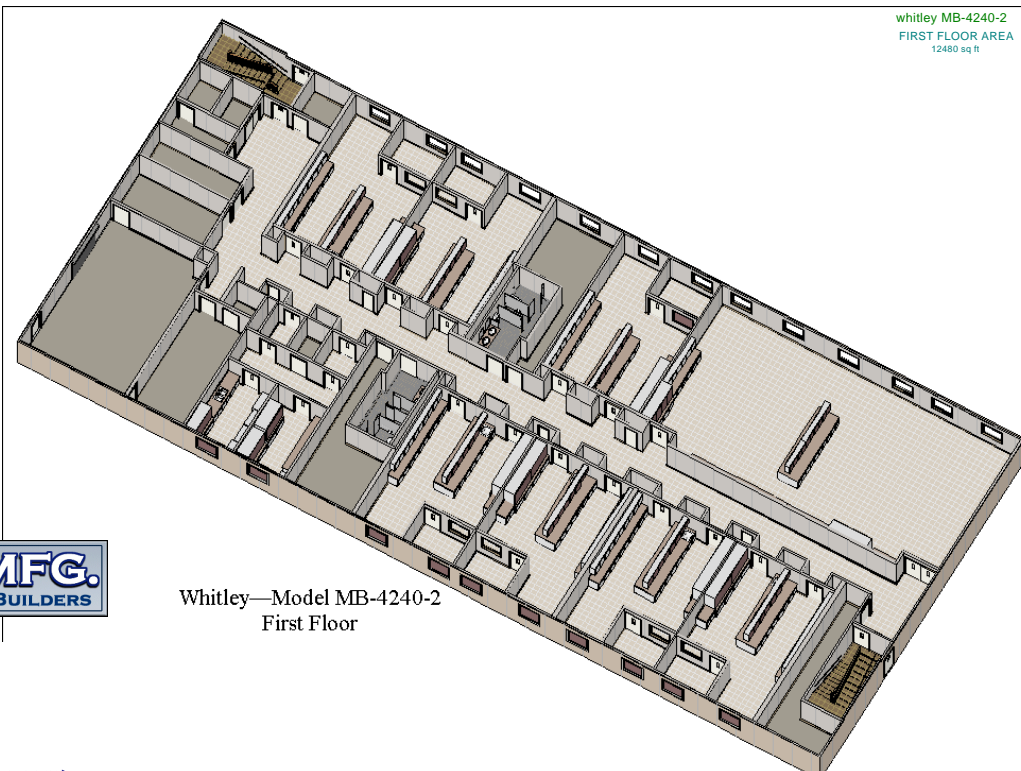

**Model MB-4240-2
First Floor**

LABORATORY BUILDINGS

whitley 12/03

Actual photo of the laboratory

whitley MB-4240-2
FIRST FLOOR AREA
12480 sq ft

Whitley—Model MB-4240-2
First Floor

201 W. First St.
South Whitley IN 46787
Phone 260-723-5131
Fax 260-723-6949
E-Mail <whitley@whitleyman.com>
Internet <http://www.whitleyman.com>