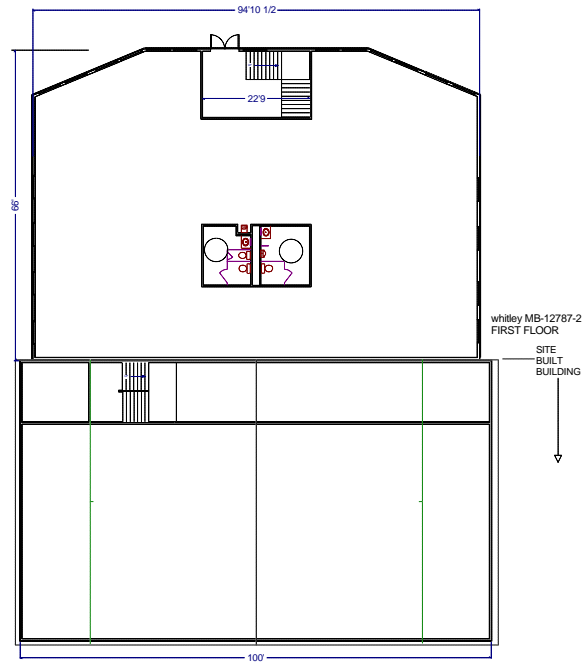

## Whitley Model MB-12787-2 12,540 Ft.Sq.

Photos are for illustration - see model # specifications for actual items and finishes..

See our web site  
([www.whitleyman.com](http://www.whitleyman.com)) for: