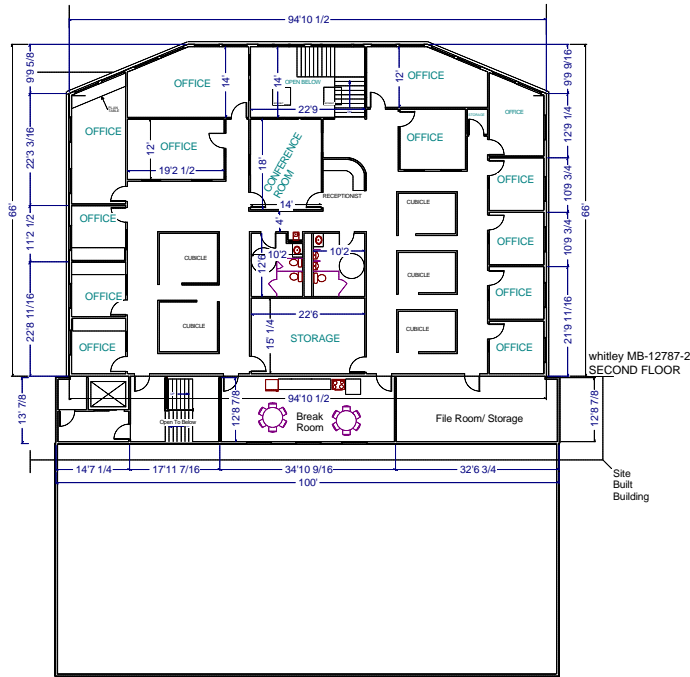

## Whitley Model MB-12787-2 12,540 Ft.Sq.

Photos are for illustration - see model # specifications for actual items and finishes..

See our web site  
([www.whitleyman.com](http://www.whitleyman.com)) for: