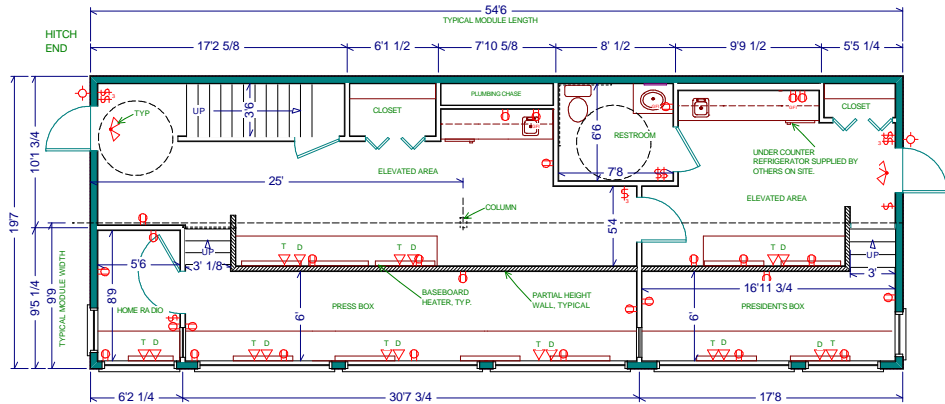

## Whitley Model PB- 9125-48, 2136 Ft. Sq.

Photos are for illustration - see model # specifications for actual items and finishes..

See our web site ([www.whitleyman.com](http://www.whitleyman.com)) for: