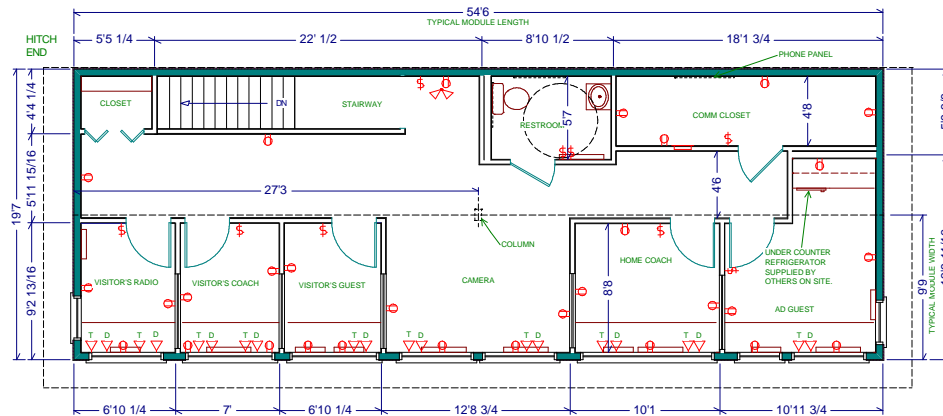

# Press Boxes - Buildings

## Whitley Model PB- 9125-48, 2136 Ft. Sq.

Photos are for illustration - see model # specifications for actual items and finishes..

See our web site ([www.whitleyman.com](http://www.whitleyman.com)) for: