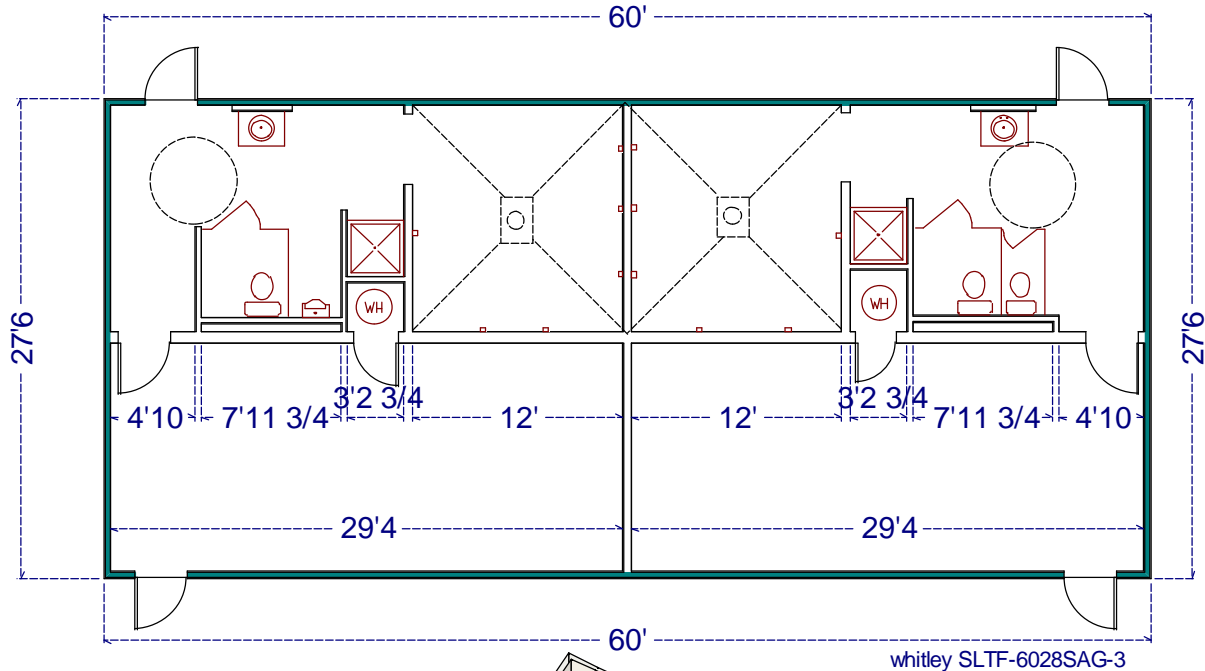

# Shower-Locker-Toilet facilities

## Whitley Model SLTF - 6028sag-3

Photos are for illustration - see model # specifications for actual items and finishes..

whitley SLTF-6028SAG-3

See our web site  
([www.whitleyman.com](http://www.whitleyman.com)) for: