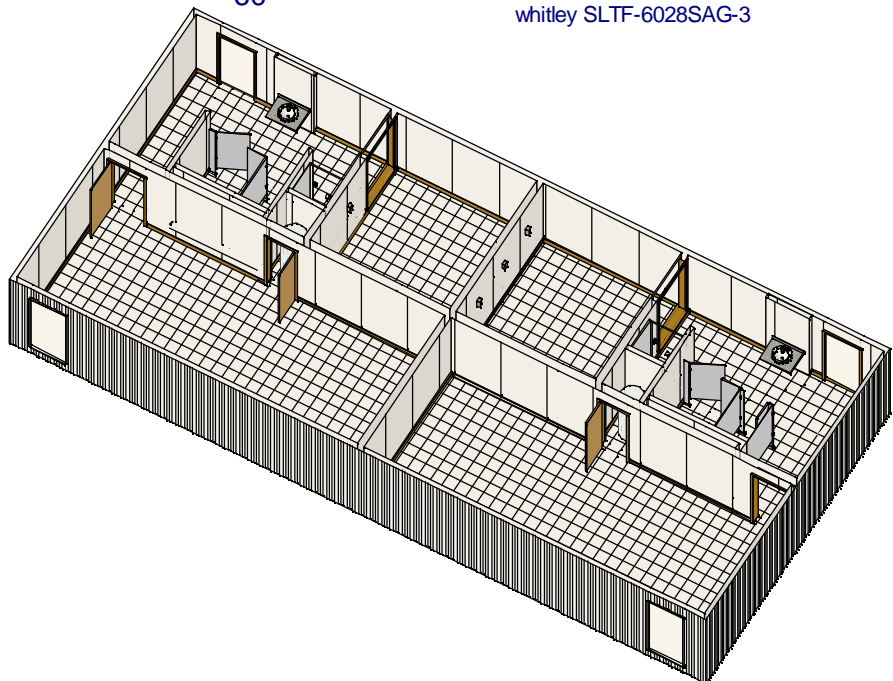

201 W. First Street S. Whitley, IN 46787 Phone (260) 723-5131 Sales Fax (260) 723-6396
Web <http://www.whitleyman.com> E- mail <whitley@whitleyman.com>